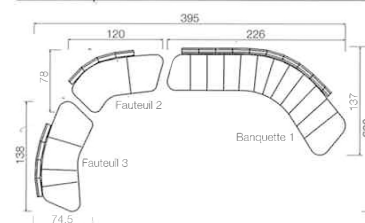

POUENAT

Since 1880

LIMITED EDITION

HANDMADE IN FRANCE

Série limitée à 8 ex

Silverwing SG5500

Banquette et fauteuils / Bench and armchairs
226/1¼/138Lx54x64h cm / 2013

Inox gonflé poli miroir,
piètement altuglas fumé
Inflated polished stainless steel,
Smoked altuglas base